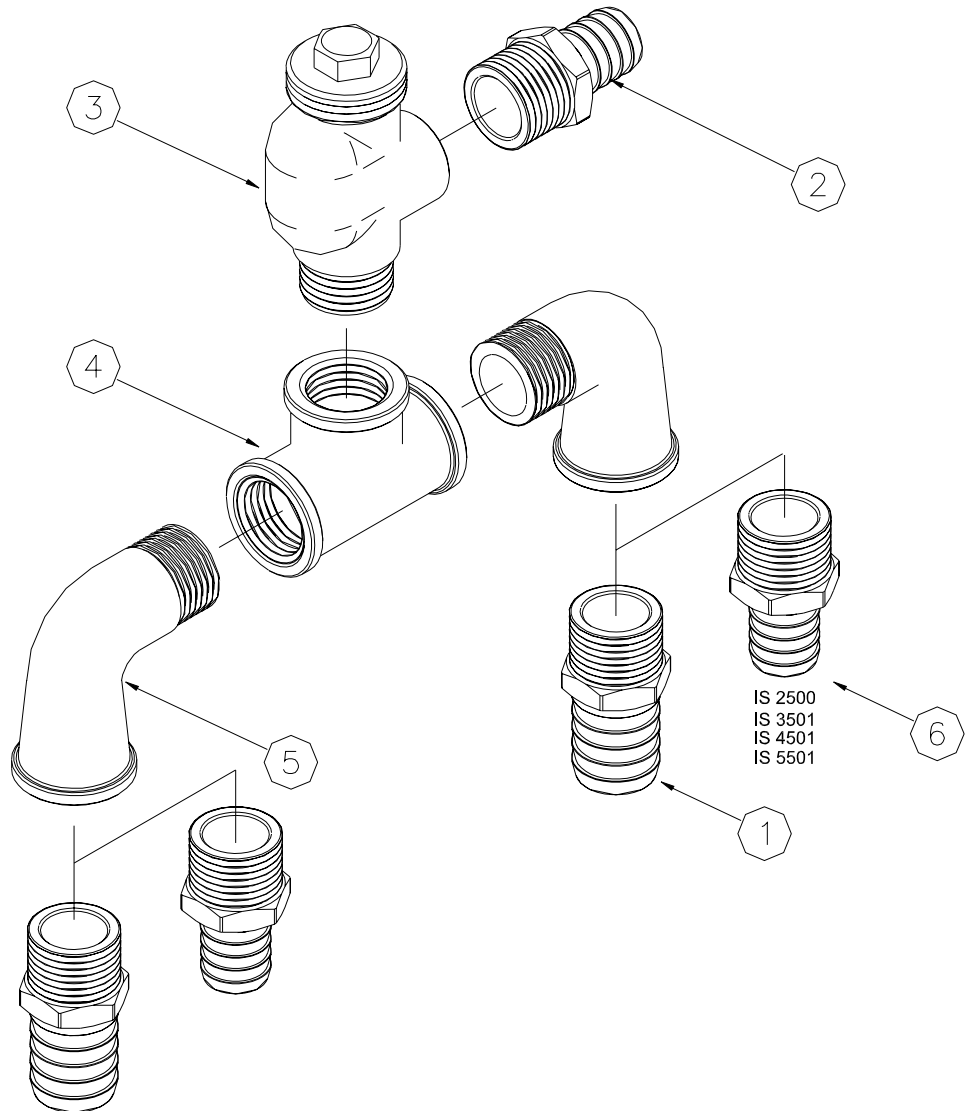

Siphon break kit

Cod. 04290

FIG.

Rev. / Rel.

**Suitable for:**

**IS 2500 - IS 3501 - IS 5501 - IS 7.6 - IS 9.5**

Ref.	Cod.	Description	Q.t.
1	11157	Fitting diam.20 mm. 1/2"	2
2	20502	Fitting diam.14 mm. 3/8	1
3	20504	Valve siphon break RG 1/2"	1
4	20505	T union size 1/2	1
5	20506	Pipe fitting 90° size 1/2 GAS	2
6	20512	Fitting dim.14 mm. 1/2"	2