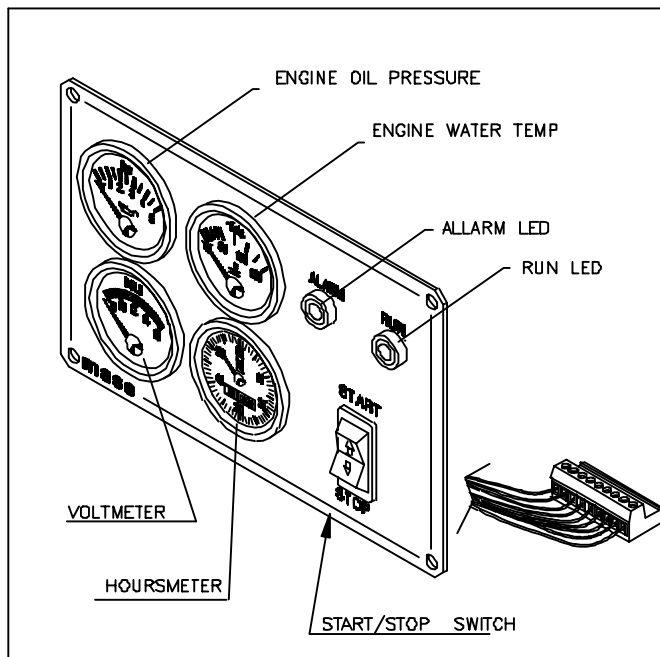

REMOTE CONTROL PANEL KIT FOR IS11-13.5 / 15-18.5

THE REMOTE CONTROL PANEL KIT WITH INSTRUMENTS (cod.09294) IS MADE OF:

N°1 REMOTE PANNEL WITH INSTRUMENTS (cod.09316)

N°1 REMOTE CONTROL CABLE 20 mt.

N.B. IF THE TRANSMITTER ARE PRE-INSTALLED, THE GENSET HAS A DIFFERENT REF.CODE

THE REMOTE CONTROL PANEL KIT WITHOUT INSTRUMENTS (cod.09293) IS MADE OF:

N°1 REMOTE PANNEL WITHOUT INSTRUMENTS (cod.09313)

N°1 REMOTE CONTROL CABLE 20 mt.