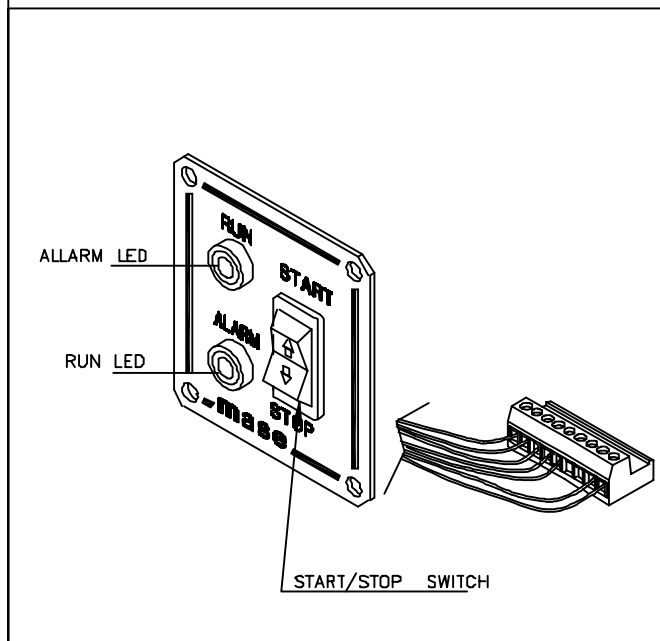

REMOTE CONTROL PANEL KIT FOR IS11-13.5 / 15-18.5

THE REMOTE CONTROL PANEL KIT WITH INSTRUMENTS (cod.09294) IS MADE OF:

N°1 REMOTE PANNEL WITH INSTRUMENTS (cod.09316)

N°1 REMOTE CONTROL CABLE 20 mt.

N.B. IF THE TRANSMITTER ARE PRE-INSTALLED, THE GENSET HAS A DIFFERENT REF.CODE

THE REMOTE CONTROL PANEL KIT WITHOUT INSTRUMENTS (cod.09293) IS MADE OF:

N°1 REMOTE PANNEL WITHOUT INSTRUMENTS (cod.09313)

N°1 REMOTE CONTROL CABLE 20 mt.