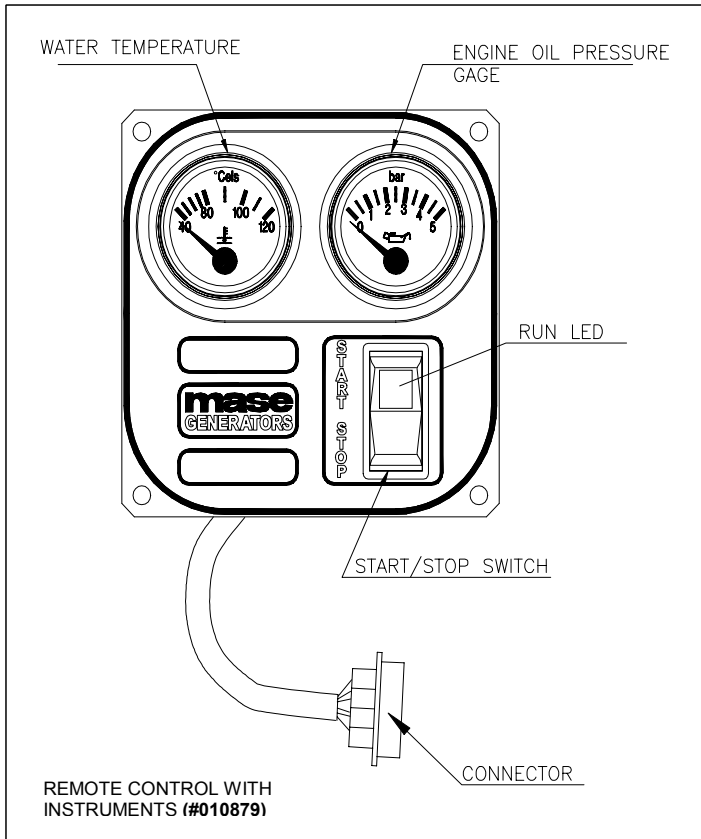

## REMOTE CONTROL PANEL IS7.6 / 9.5/10.2

THE REMOTE CONTROL PANEL WITH INSTRUMENTS (#010878) IS MADE OF:

- 1- REMOTE PANEL WITH INSTRUMENTS (#010879)
- 1- REMOTE CONTROL CABLE 65' (#011083)
- 1- TRANSMITTER KIT (#011084)

**NOTE:** THE KIT MAY SUPPLIED SEPARATELY ON REQUEST OR PRE-INSTALLED ON THE GENSET; IN SUCH A CASE THE GENSET WILL HAVE A DIFFERENT PART NUMBER FROM THE STANDARD

IF THE CUSTOMER WISHES TO MOUNT HIS OWN CONTROL PANEL WE WILL SUPPLY THE TRANSMITTER KIT (#011084) AND THE 65' REMOTE CONTROL CABLE (#011083)

THE REMOTE CONTROL PANEL WITHOUT INSTRUMENTS (#010881) IS MADE OF:

- 1- REMOTE PANEL WITHOUT INSTRUMENTS (#010882)
- 1- REMOTE CONTROL CABLE 65' (#011083)

IF THE CUSTOMER WISHES TO MOUNT HIS OWN CONTROL PANEL WE WILL SUPPLY THE 65' REMOTE CONTROL CABLE (#011083)