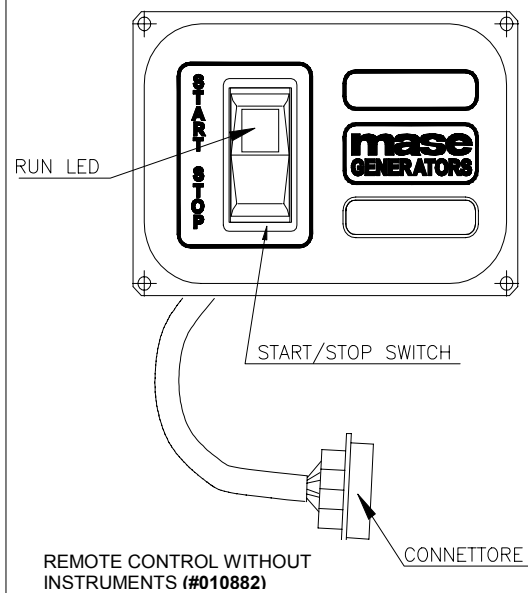

## REMOTE CONTROL PANEL IS7.6 / 9.5/10.2

THE REMOTE CONTROL PANEL WITH INSTRUMENTS (#010878) IS MADE OF:

- 1- REMOTE PANEL WITH INSTRUMENTS (#010879)
- 1- REMOTE CONTROL CABLE 65' (#011083)
- 1- TRANSMITTER KIT (#011084)

**NOTE:** THE KIT MAY SUPPLIED SEPARATELY ON REQUEST OR PRE-INSTALLED ON THE GENSET; IN SUCH A CASE THE GENSET WILL HAVE A DIFFERENT PART NUMBER FROM THE STANDARD

IF THE CUSTOMER WISHES TO MOUNT HIS OWN CONTROL PANEL WE WILL SUPPLY THE TRANSMITTER KIT (#011084) AND THE 65' REMOTE CONTROL CABLE (#011083)

THE REMOTE CONTROL PANEL WITHOUT INSTRUMENTS (#010881) IS MADE OF:

- 1- REMOTE PANEL WITHOUT INSTRUMENTS (#010882)
- 1- REMOTE CONTROL CABLE 65' (#011083)

IF THE CUSTOMER WISHES TO MOUNT HIS OWN CONTROL PANEL WE WILL SUPPLY THE 65' REMOTE CONTROL CABLE (#011083)