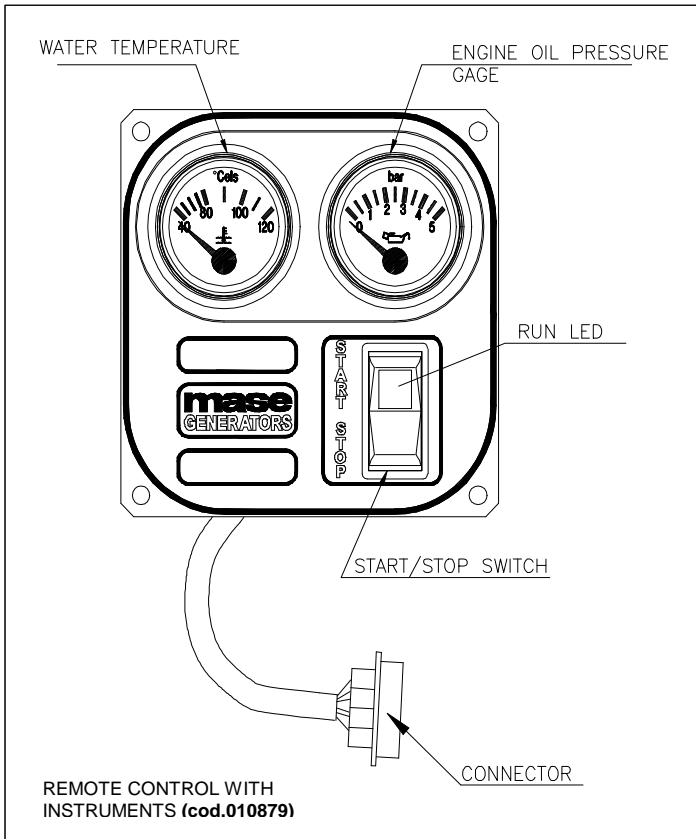

# KIT REMOTE CONTROL IS6.5-7.6 / 8-9.5

THE REMOTE CONTROL PANEL WITH INSTRUMENTS (cod.010878) IS MADE OF:

N°1 REMOTE PANEL WITH INSTRUMENTS (cod.010879)

N°1 REMOTE CONTROL CABLE 20 mt. (cod.011083)

N°1 TRANSMITTER KIT (cod.011084)

**N.B.** THE KIT MAY SUPPLIED SEPARATELY AT REQUEST OR PRE-INSTALLED ON THE GENSET; IN SUCH A CASE THE GENSET WILL HAVE A DIFFERENT REFERENCE CODE FROM THE STANDARD

IF THE SHIPYARD WANTS TO UTILIZE OR MOUNT ITS OWN CONTROL PANEL WE MAY SUPPLY THE TRANSMITTER KIT (cod.011084) AND THE 20 mt. REMOTE CONTROL CABLE (cod.011083)

THE REMOTE CONTROL PANEL WITHOUT INSTRUMENTS (cod.010881) IS MADE OF:

N°1 REMOTE PANEL WITHOUT INSTRUMENTS (cod.010882)

N°1 REMOTE CONTROL CABLE 20 mt. (cod.011083)

IF THE SHIPYARD WANTS TO UTILIZE OR MOUNT ITS OWN CONTROL PANEL WE MAY SUPPLY THE 20 mt. REMOTE CONTROL CABLE (cod.011083)