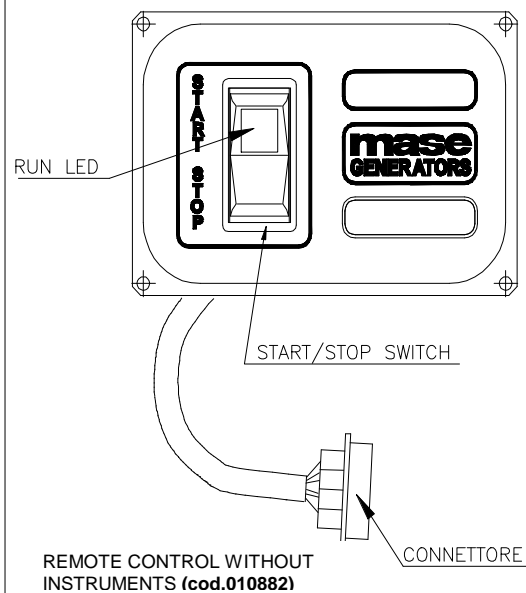

# KIT REMOTE CONTROL IS6.5-7.6 / 8-9.5

THE REMOTE CONTROL PANEL WITH INSTRUMENTS (cod.010878) IS MADE OF:

N°1 REMOTE PANEL WITH INSTRUMENTS (cod.010879)

N°1 REMOTE CONTROL CABLE 20 mt. (cod.011083)

N°1 TRANSMITTER KIT (cod.011084)

**N.B.** THE KIT MAY SUPPLIED SEPARATELY AT REQUEST OR PRE-INSTALLED ON THE GENSET; IN SUCH A CASE THE GENSET WILL HAVE A DIFFERENT REFERENCE CODE FROM THE STANDARD

IF THE SHIPYARD WANTS TO UTILIZE OR MOUNT ITS OWN CONTROL PANEL WE MAY SUPPLY THE TRANSMITTER KIT (cod.011084) AND THE 20 mt. REMOTE CONTROL CABLE (cod.011083)

THE REMOTE CONTROL PANEL WITHOUT INSTRUMENTS (cod.010881) IS MADE OF:

N°1 REMOTE PANEL WITHOUT INSTRUMENTS (cod.010882)

N°1 REMOTE CONTROL CABLE 20 mt. (cod.011083)

IF THE SHIPYARD WANTS TO UTILIZE OR MOUNT ITS OWN CONTROL PANEL WE MAY SUPPLY THE 20 mt. REMOTE CONTROL CABLE (cod.011083)