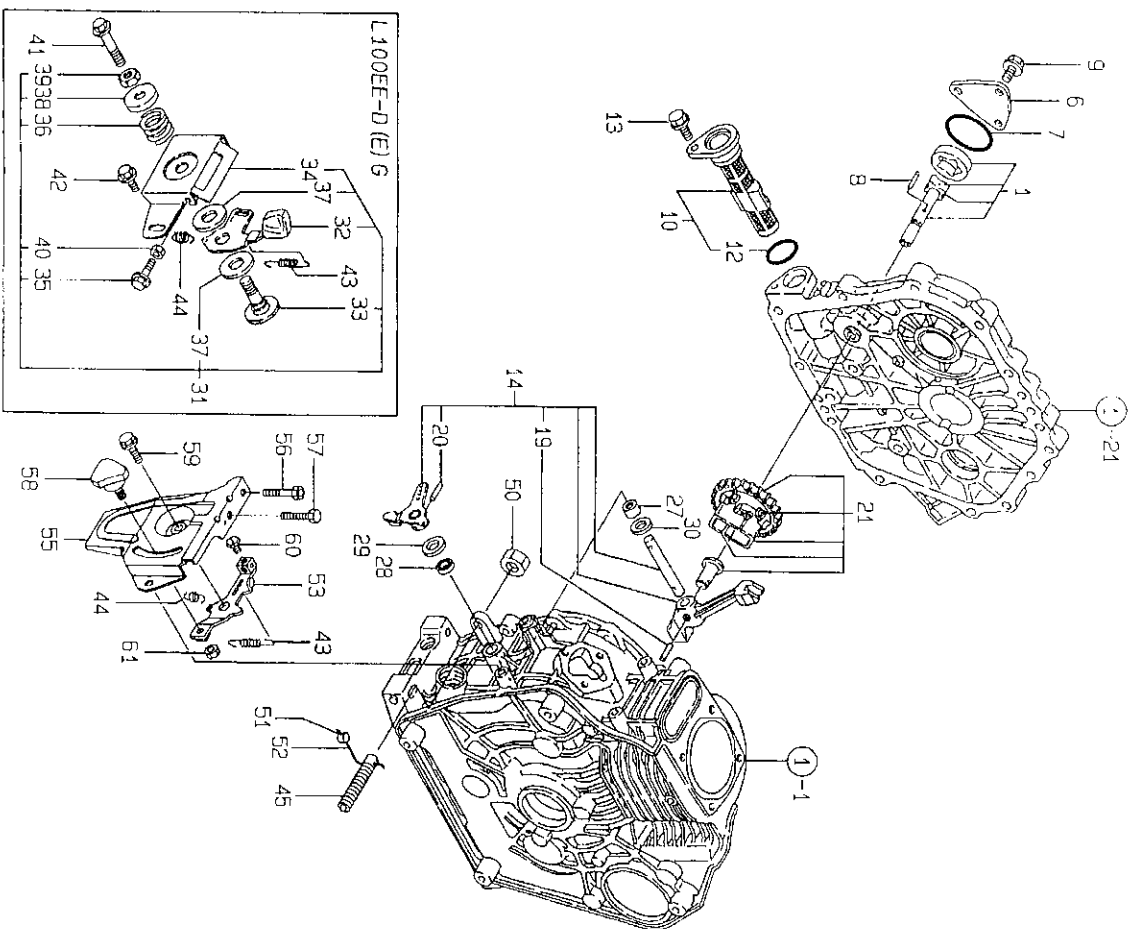

Descrizione
Cylinder Head
Valve Suction
Valve Exhaust
Spring Valve
Retainer, Spring
Cotter Assy
Support Cmp, Arm
• Support, Rocker Arm
• Arm Assy, Intake
• Screw, Valve Adjust.
• Lock Nut 6
• Arm Assy, Exhaust
• Screw, Valve Adjust.
• Lock Nut 6
• Circlip 15
Seal, Valve Stem
Cap, Valve
Gasket, Nozzle
Spacer, Nozzle
Washer
Retainer
Spring Pin 4x 8
Bolt M 8x 55 Plated
Stud M 6x 50
Nut M 6
Gasket, Bonnet
Bonnet Assy, Head
• Shaft Assy, Decomp.
• Spring
• Parallel Pin 3x16
Bolt M 6x 70 Plated

N. Rif.	Codice Ricambio	Descrizione
1	714689-14580	Camshaft (d) Assy
6	114650-14200	Tappet
7	114771-14260	Tappet F.o.
8	114650-14401	Rod Push
12	122710-01220	Nut M18
13	714657-21700	Crankshaft Assy (dgm)
14	714658-21700	Crankshaft Assy (dgm)
15	714659-21700	Washer, Flywheel
25	114650-21551	Flywheel (d)
26	114660-21402	Flywheel (del) W/gear
28	114662-21593	• Gear, Ring
31	114662-21501	• Gear, Ring
32	22512-050140	Key 5x 14
33	714652-22720	Piston W/rings
35	714970-22500	• Ring Set, Piston
41	114699-22300	Pin, Piston D=23
42	129792-22400	Circlip 23
43	714650-23700	Rod Assy, Connecting
46	124060-23100	• Bush, Piston Pin
47	105300-23200	Bolt, Rod
48	714650-23600	• Bearing, Crankpin
50	714970-28511	Shaft Assy, Balancer
55	24101-062034	Ball Bearing
56	24101-063034	Ball Bearing
57	160842-21150	Key 6,3x50
58	160842-21250	Bolt 7/16-20unf
59	160842-21260	Washer
60	714650-23610	Bearing, Pin (u.s.=0.25
62	714650-23620	Bearing, Pin (u.s.=0.50