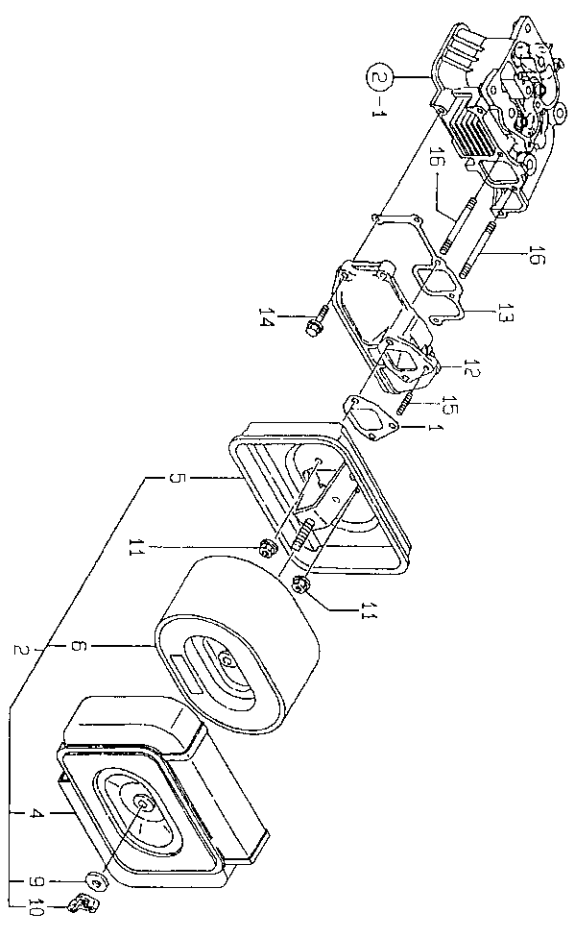

Descrizione
Cylinder Head
Valve Suction
Valve Exhaust
Spring Valve
Retainer, Spring
Cotter Assy
Support Cmp, Arm
• Support, Rocker Arm
• Arm Assy, Intake
• Screw, Valve Adjust.
• Lock Nut 6
• Arm Assy, Exhaust
• Screw, Valve Adjust.
• Lock Nut 6
• Circlip 15
Seal, Valve Stem
Cap, Valve
Gasket, Nozzle
Spacer, Nozzle
Washer
Retainer
Spring Pin 4x 8
Bolt M 8x 55 Plated
Stud M 6x 50
Nut M 6
Gasket, Bonnet
Bonnet Assy, Head
• Shaft Assy, Decomp.
• Spring
• Parallel Pin 3x16
Bolt M 6x 70 Plated

N. Rif.	Codice Ricambio	Descrizione
1	714689-14580	Camshaft (d) Assy
6	114650-14200	Tappet
7	114771-14260	Tappet F.o.
8	114650-14401	Rod Push
12	122710-01220	Nut M18
13	714657-21700	Crankshaft Assy (dgm)
14	714658-21700	Crankshaft Assy (dgm)
15	714659-21700	Washer, Flywheel
25	114650-21551	Flywheel (d)
26	114660-21402	Flywheel (del) W/gear
28	114662-21593	• Gear, Ring
31	114662-21501	• Gear, Ring
32	22512-050140	Key 5x 14
33	714652-22720	Piston W/rings
35	714970-22500	• Ring Set, Piston
41	114699-22300	Pin, Piston D=23
42	129792-22400	Circlip 23
43	714650-23700	Rod Assy, Connecting
46	124060-23100	• Bush, Piston Pin
47	105300-23200	Bolt, Rod
48	714650-23600	• Bearing, Crankpin
50	714970-28511	Shaft Assy, Balancer
55	24101-062034	Ball Bearing
56	24101-063034	Ball Bearing
57	160842-21150	Key 6,3x50
58	160842-21250	Bolt 7/16-20unf
59	160842-21260	Washer
60	714650-23610	Bearing, Pin (u.s.=0.25
62	714650-23620	Bearing, Pin (u.s.=0.50