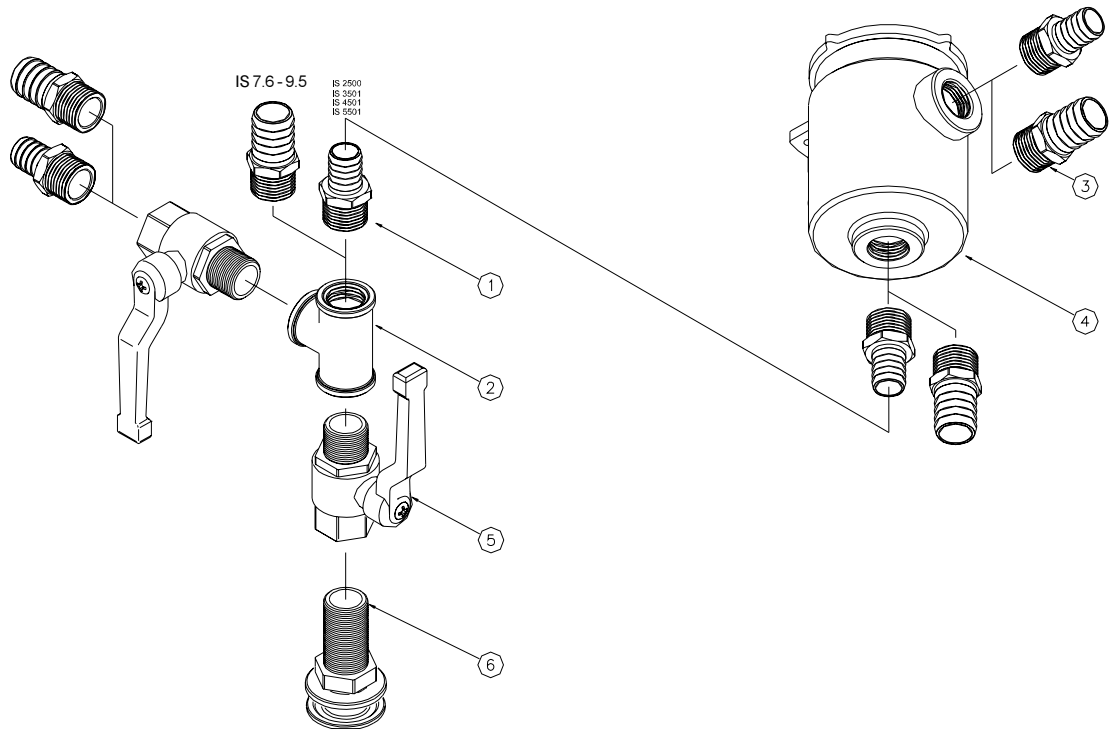

Filtering kit

Cod. 04349

FIG.

Rev. / Rel.

Suitable for:

IS 2500 - IS 3501 - IS 5501 - IS 7.6 - IS 9.5

Ref.	Cod.	Description	Q.t.
1	11157	Fitting diam .20 mm. 1/2"	4
2	20505	T union size 1/2"	1
3	20523	Fitting diam.16mm. 1/2"	4
4	20524	Strainer 1/2"	1
5	20525	Cock size 1/2"	2
6	20526	Gas-water outlet 1/2"	1