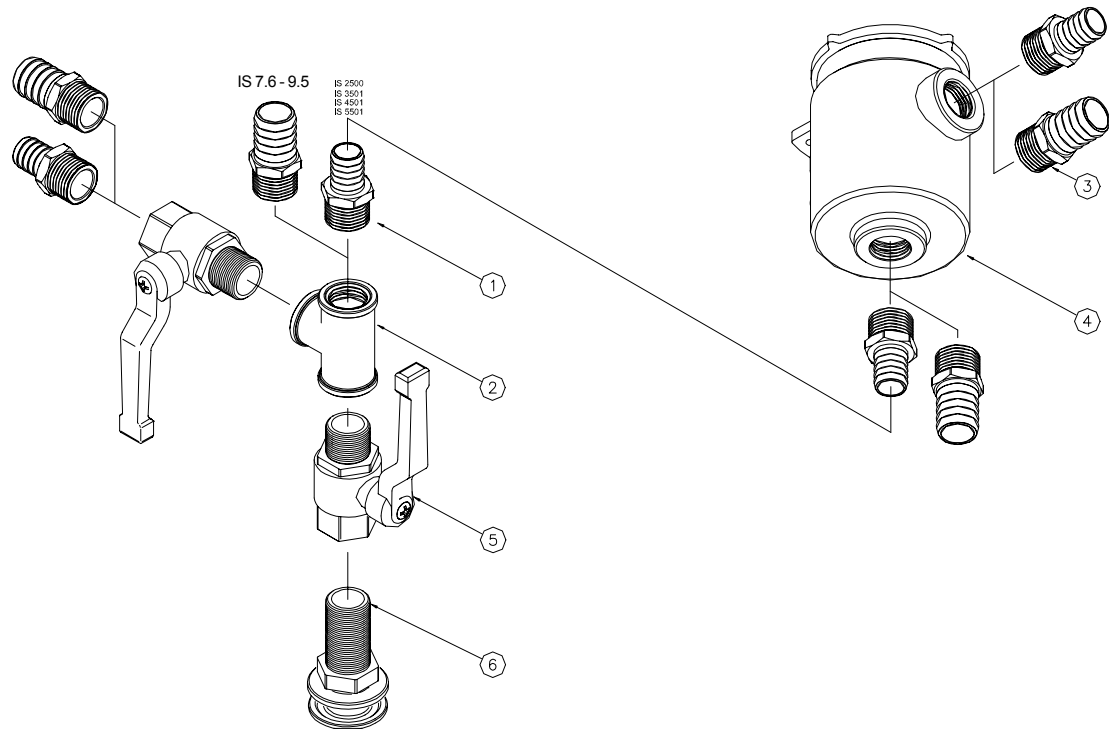

Filtering kit

Cod. 04349

FIG.

Rev. / Rel.

Suitable for:

IS2.5 - IS4.0 - IS6.0 - IS7.6 - IS9.5 - IS10.2

Ref.	Cod.	Description	Q.t.
1	11157	Fitting diam .20 mm. 1/2"	4
2	20505	T union size 1/2"	1
3	20523	Fitting diam.16mm. 1/2"	4
4	20524	Strainer 1/2"	1
5	20525	Cock size 1/2"	2
6	20526	Gas-water outlet 1/2"	1