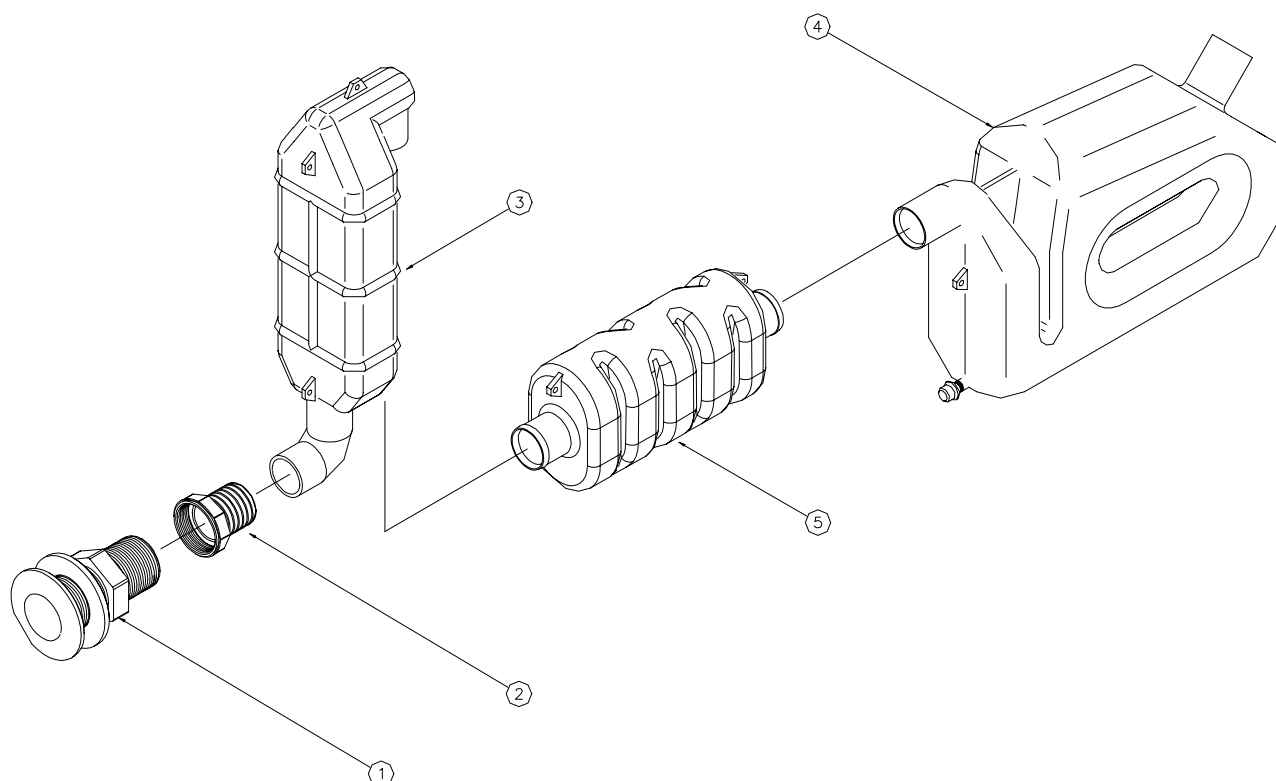

Exhaust kit (VETUS)

Cod. 09935

FIG.

Rev. / Rel.

Suitable for:
IS14 - IS 19

Ref.	Cod.	Description	Q.t.
1	10880	Gas-water outlet size 2"	1
2	10881	Fitting dim.50mm x 2"	1
3	71147	Siphon (LT 50 VETUS)	1
4	71148	Muffler (LP 50S VETUS)	1
5	70913	Silencer (VETUS model MP 50)	1