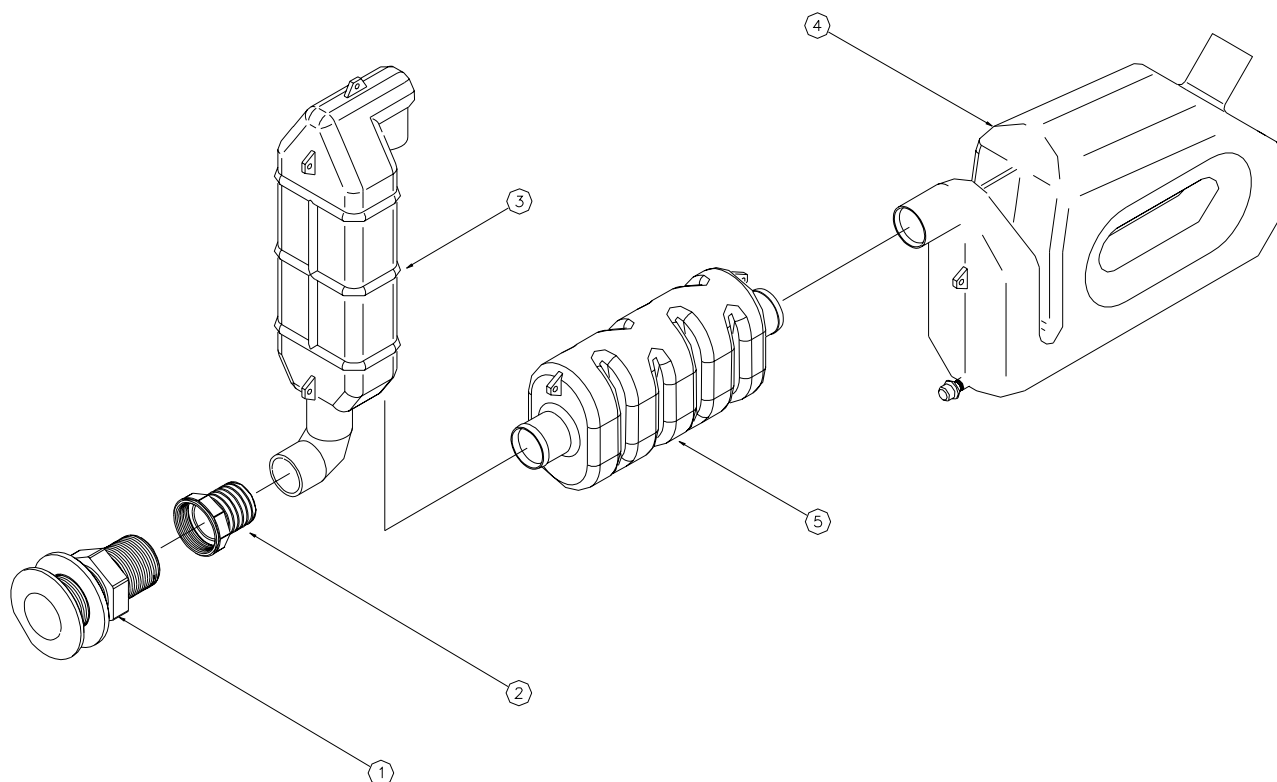

Exhaust kit (VETUS)

Cod. 09935

FIG.

Rev. / Rel.

Suitable for:

IS 13.5 - IS 14 - 18.5 - IS 19

Ref.	Cod.	Description	Q.t.
1	10880	Gas-water outlet size 2"	1
2	10881	Fitting dim.50mm x 2"	1
3	71147	Siphon (LT 50 VETUS)	1
4	71148	Muffler (LP 50S VETUS)	1
5	70913	Silencer (VETUS model MP 50)	1