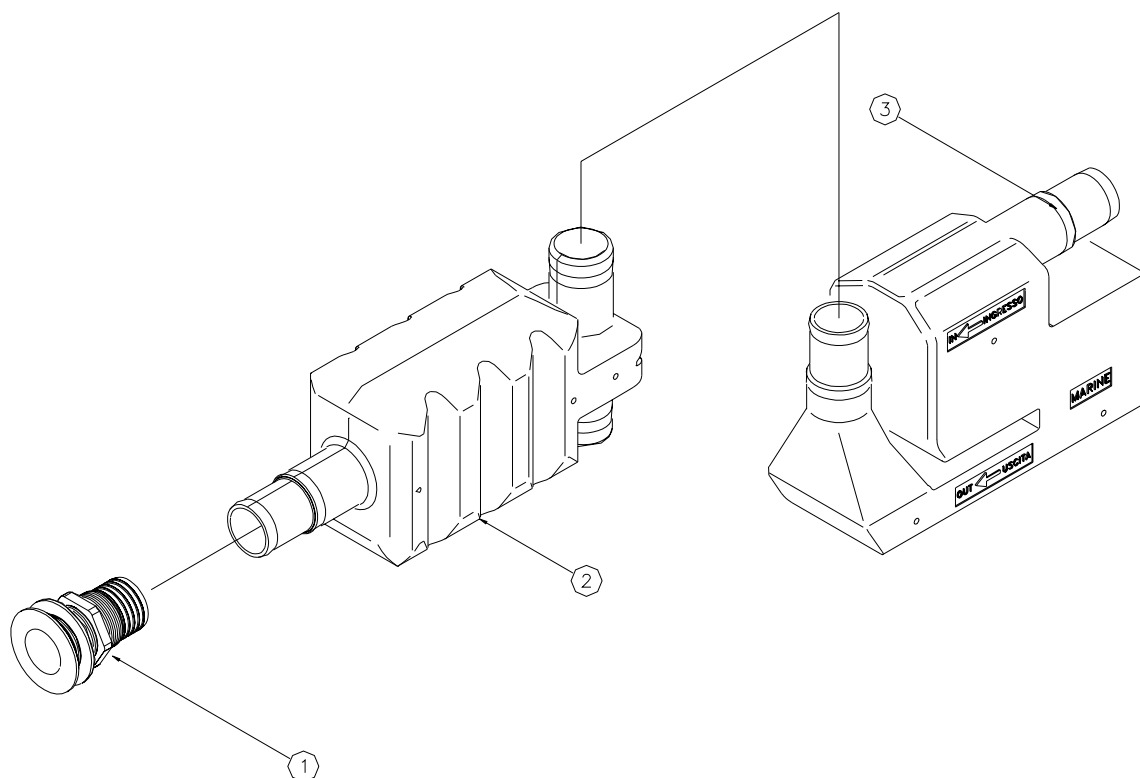

Exhaust kit

Cod. 04654

FIG.

Rev. / Rel.

Suitable for:

IS 2500 - IS 3501 - IS 5501 - IS 7.6 - IS 9.5

| Ref. | Cod.  | Description                            | Q.t. |
|------|-------|--|------|
| 1    | 20528 | Gas-water outlet size 1" 1/2 dim. 45mm | 1    |
| 2    | 70795 | Muffler dim. 45/50mm.                  | 1    |
| 3    | 70803 | Silencer dim. 45/50 mm                 | 1    |