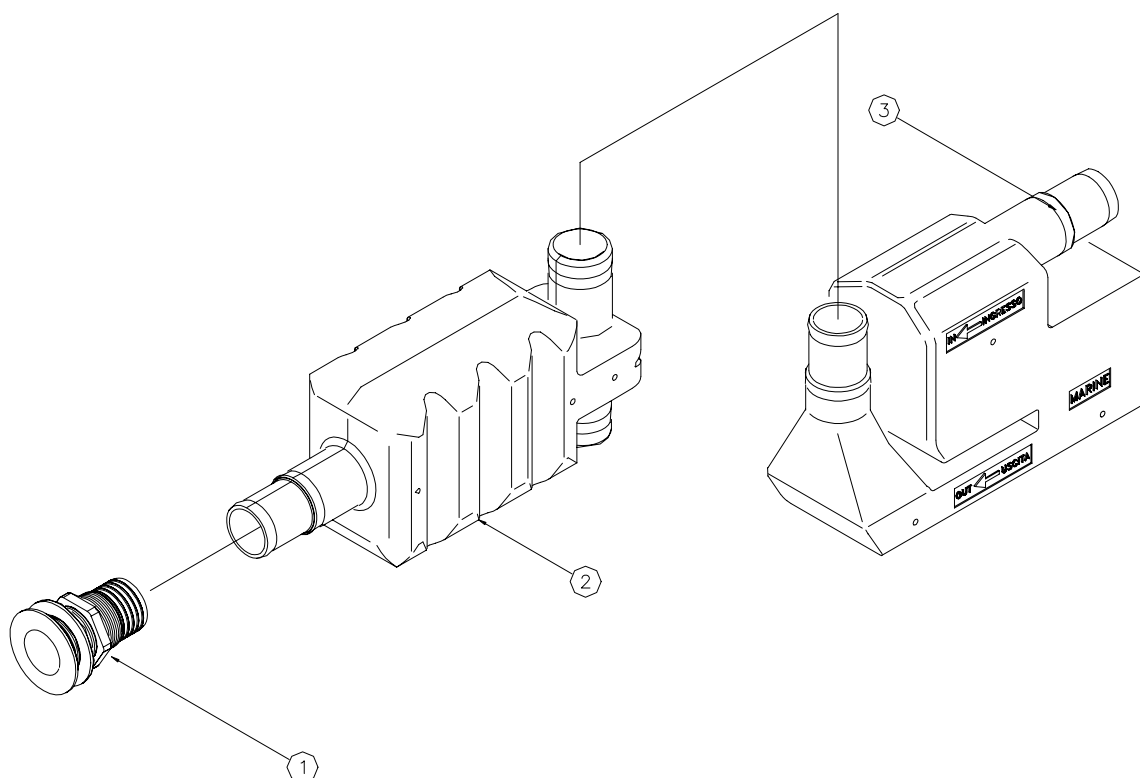

Exhaust kit

Cod. 04654

FIG.

Rev. / Rel.

Suitable for:  
IS2.5, IS4.0, IS6.0

Ref.	Cod.	Description	Q.t.
1	20528	Gas-water outlet size 1" 1/2 dim. 45mm	1
2	70803	Silencer 45/50 mm	1
3	70795	Muffler 45/50 mm	1