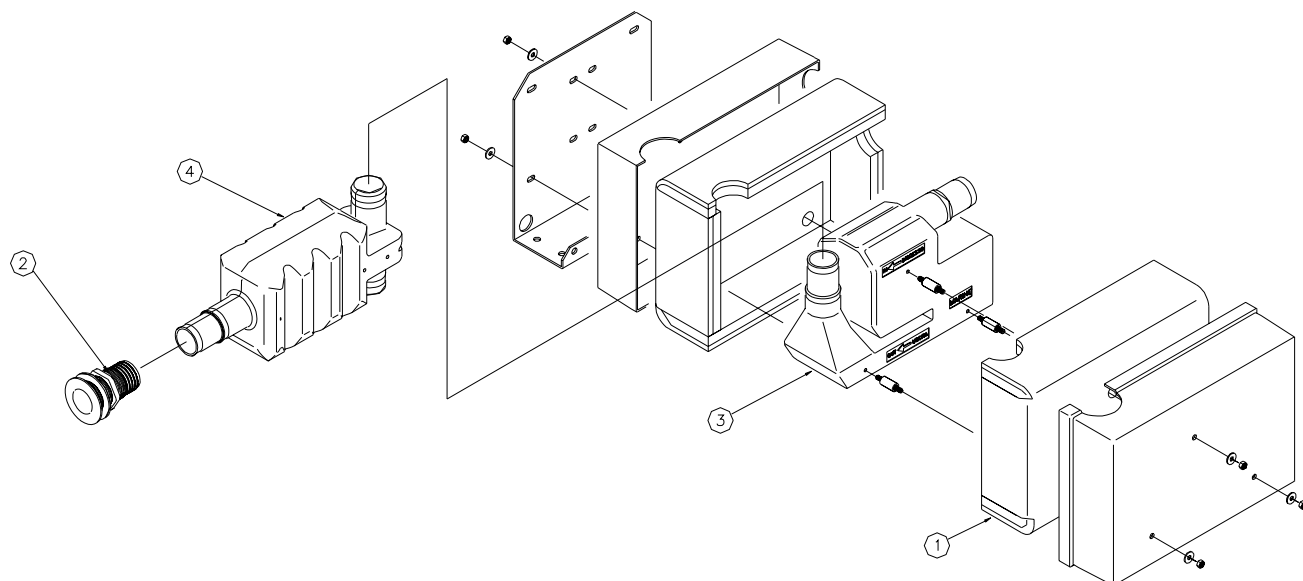

Super silent exhaust kit

Cod. 010079

FIG.

Rev. / Rel.

Suitable for:

Is 2500 - 3501 - 5501 - IS 7.6 - IS 9.5

Ref.	Cod.	Description	Q.t.
1	9937	Sound proof kit	1
2	20528	Exhaust outlet size 1"1/2 diam.45mm	1
3	70795	Muffler	1
4	70803	silencer	1