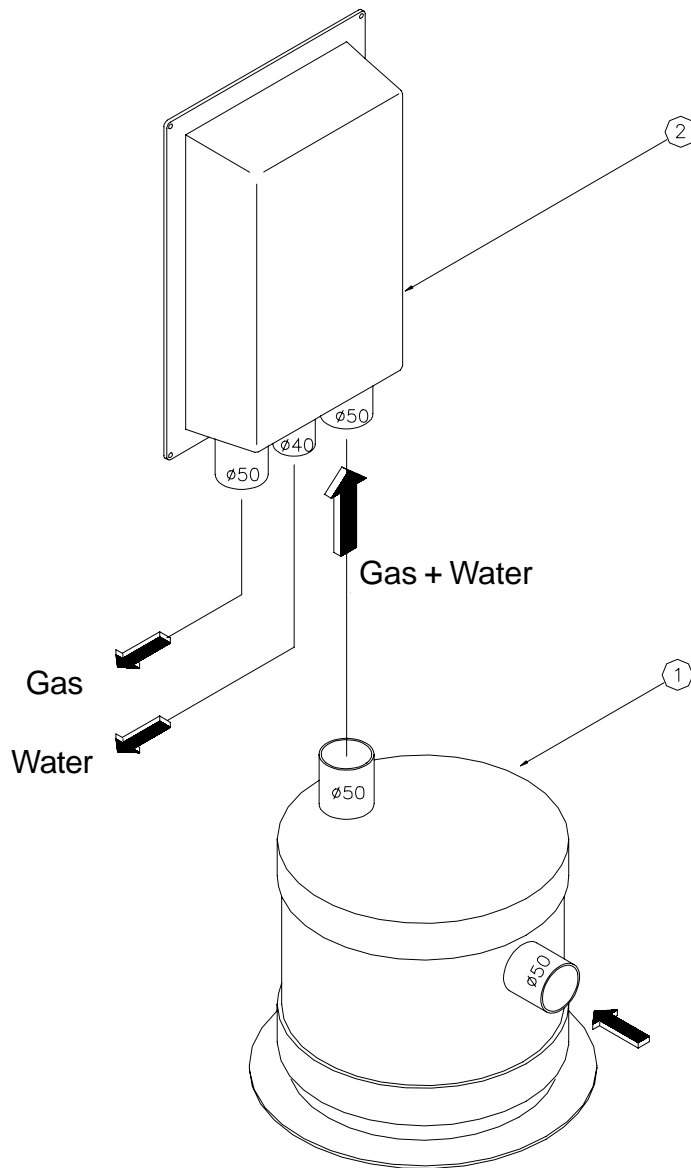

Exhaust kit plus e.g. separator(Vernalift)

Cod. 010113

FIG.

Rev. / Rel.

Suitable for:

IS 7.6 - IS 9.5 - IS10.2 - IS 14 - IS 19 - IS 23.5 - IS29

EDIZIONE 2000

Ref.	Cod.	Description	Q.t.
1	71155	Muffler (VERNALIFT) size 2"	1
2	71156	Water - Gas separator (GEN SEP) size	1