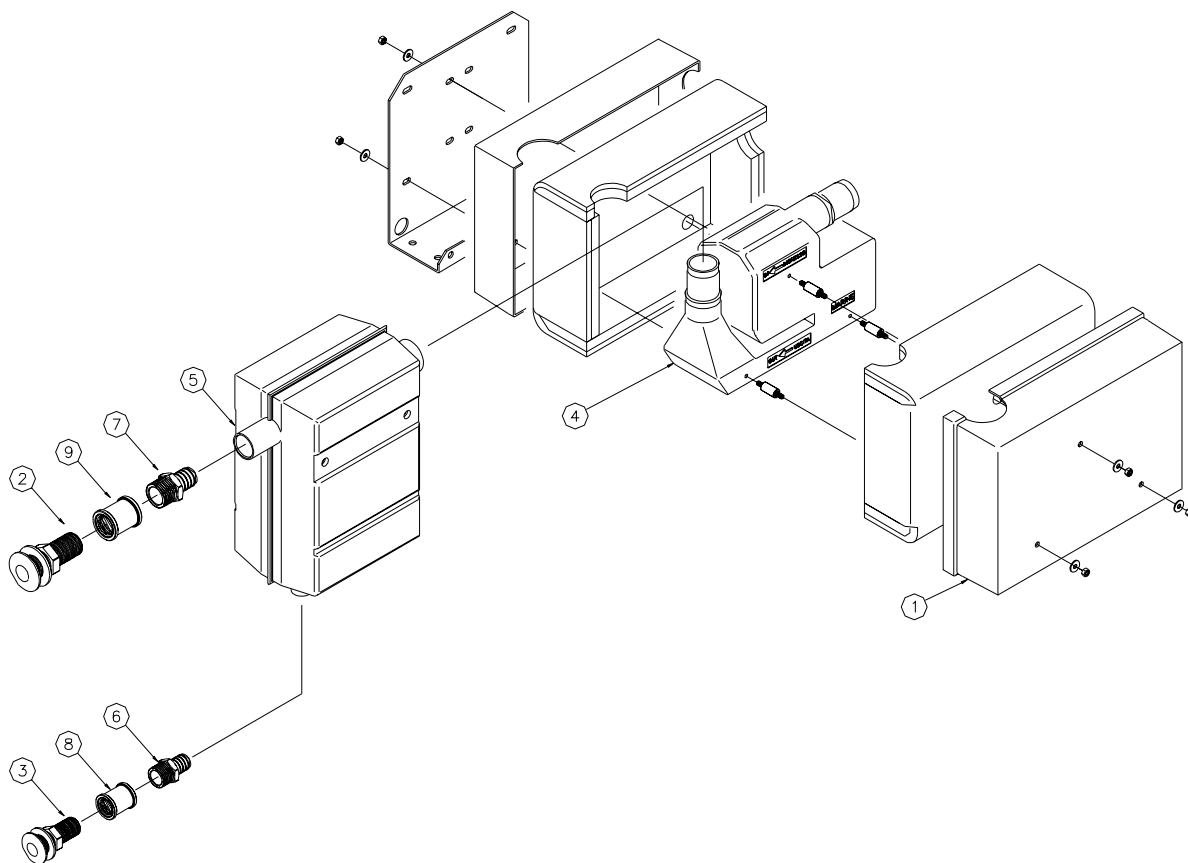

Super silent exhaust kit & e.g.separator

Cod. 010078

FIG. 1

Rev. / Rel.

Suitable for:

Is 2500 - 3501 - 5501 - IS 7.6 - IS 9.5

Ref.	Cod.	Description	Q.t.
1	09937	Sound proof kit	1
2	20139	Smoke outlet size 1"1/4	1
3	20336	Water outlet size 1"	1
4	70795	Muffler	1
5	04488	Water-gas separator	1
6	20338	Fitting diam.25 x 1"	1
7	20140	Fitting diam..40 x 1"1/4	1
8	20138	Fitting size 1"	1
9	20141	Fitting size 1"1/4	1